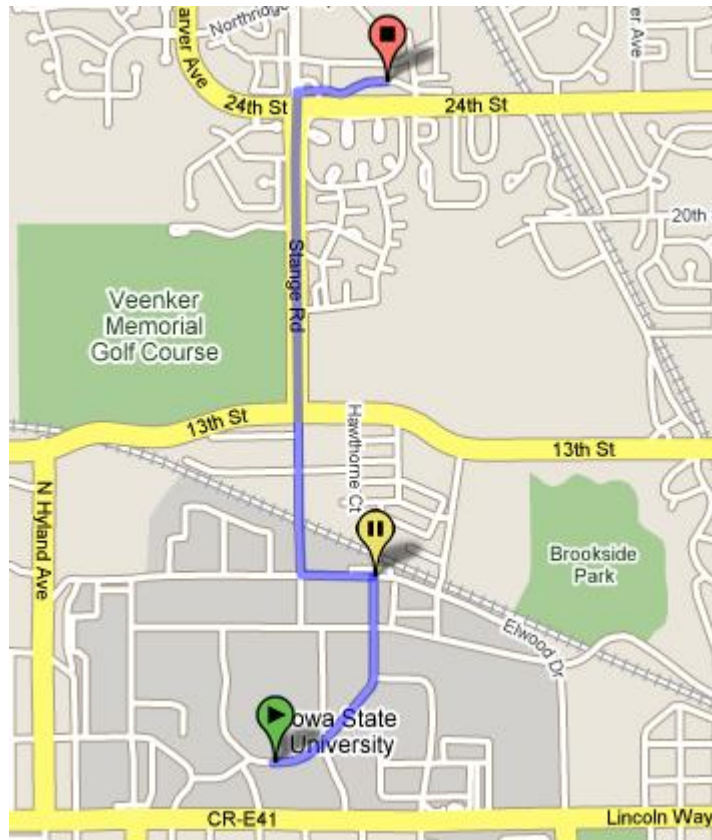

Directions to the Saturday Reception Place (9/22)

Start: Memorial Union (on Union Dr)
End: 2510 Camden Dr., Ames
Travel: 1.9 mi – about 7 minutes

Directions

1. Head east on Union Dr toward Knoll Rd (0.3 mi, 1 min)
2. Slight left at Wallace Rd
3. Head north on Wallace Rd toward Pammel Dr (0.2 mi, 1 min)
4. Turn left at Pammel Dr (0.2 mi)
5. Turn right at Stange Rd (1.1 mi, 4 min)
6. Turn right at Camden Dr (Right after 24th St) (0.2 mi, 1 min)